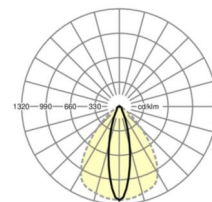

CHARACTERISTICS

Order number	19525004174
EAN number	4020863430758
Commodity code	94051190
Certification mark	IP 20, Protection class I, ENEC10 VDE, F, HACCP DIN10500/Food/IFS-application-related suitability/BRC, Indoor, CE
Impact resistance (IK rating)	IK03 (-20°C bis 35°C)
Ambient temperatur	ta -20°C to 35°C
Warranty period	5 years
State funding programs	BEG - Federal funding for efficient buildings (valid only for Germany)

ELECTRICAL ENGINEERING

Controller	Electronic driver (1 pcs.)
System output	49W
Mains voltage	230V/50Hz
Energy efficiency class/light source	B

LIGHTING TECHNOLOGY

Placement	LED, Colour rendering/Light colour CRI ≥ 80 / 6500K
Colour tolerance (MacAdam)	3SDCM
Nominal luminous flux	8326lm
LED service life	50000h L80/B10 (Tq 35°C), 70000h L80/B50 (Tq 35°C)
Luminaire luminous efficiency	170lm/W
Beam angle	25° (C0) / 100° (C90)
UGR lat./long.	17.7 / 23.0

MECHANICS

Housing colour	black RAL 9005
Dimensions (LxWxDxH)	1531mm x 55mm x 37mm
Weight (net)	1.75kg
Type of installation	Mounting rail system installation, Light structure

Dimensions

L	1531 mm	Length
B	55 mm	Width
H	37 mm	Height

DEEP-LINK

<https://www.regiolux.de/en/article/19525004174>

Reference	LED 8000lm 865
ηLB	100 %
Φ ↓/↑	98 % / 2 %
UGR lat./long.	17.7 / 23.0