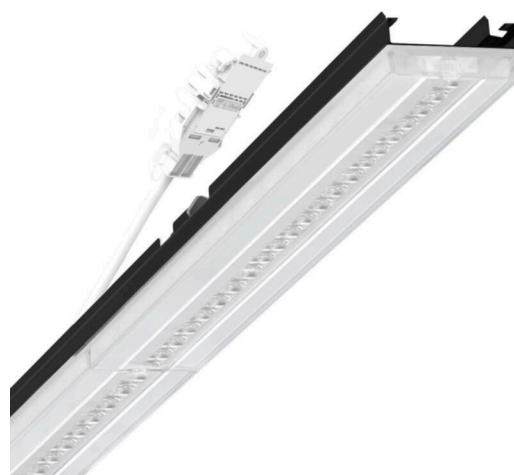

Variable device mount - Central.Line.Optic - direct, narrow distribution - visually continuous

Device mount made of a galvanised, profiled steel sheet; surface coated with polyester resin. Tool-free attachment with design-integrated pressure caps guarantee protection against theft and dismantling. Variable position on the mounting rail. Housing colour black RAL 9005; Direct, narrow-beam light distribution using the Central.Line.Optic HP made of PMMA plastic. The lens optics ensure absolute ease of assembly and are simple to maintain thanks to the easily cleaned surface. The compact 1-row arrangement of the lenses ensures that the dots merge into a line with a homogeneous appearance in the object. Electrical connection by means of a 1m connection cable for variable device mount positioning with a 3-pin, quick-fit plug connector in the light run with free phase pre-selection. They are exchangeable, permit modernisation and reliably prolong the service life of the overall system.

MECHANICS

Housing colour	black RAL 9005
Dimensions (LxWxDxH)	1531mm x 55mm x 37mm
Weight (net)	1.75kg
Type of installation	Mounting rail system installation, Light structure

Dimensions

L	1531 mm	Length
B	55 mm	Width
H	37 mm	Height

DEEP-LINK

<https://www.regiolux.de/en/article/19525004174>

Reference	LED 8000lm 865
ηLB	100 %
Φ ↓/↑	98 % / 2 %
UGR lat./long.	17.7 / 23.0